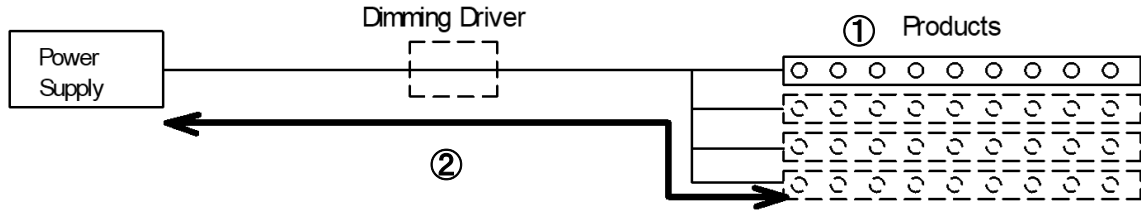

## Length of the Products and Wires

<b>Product</b>	<b>GMVD</b>
----------------	-------------

Power consumption: 8W/m  
Maximum series connectios length 5m

### ① Connectable Total Length of the Products. (When use HLG power supply)

- Please use the power supply at 70% output, for the long tern reliability.
- If total length of the products exceed "Maximum series connectios length", connect them in parallel.